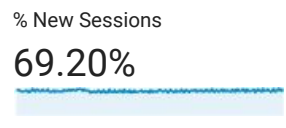

Audience Overview

All Users
100.00% Sessions

Oct 1, 2016 - Sep 30, 2017

Overview

■ New Visitor ■ Returning Visitor

City	Sessions	% Sessions
1. Cape Town	208,417	72.13%
2. Sandton	16,093	5.57%
3. Johannesburg	11,265	3.90%
4. Stellenbosch	9,408	3.26%
5. Pretoria	6,470	2.24%
6. (not set)	4,145	1.43%
7. Centurion	2,631	0.91%
8. Randburg	1,729	0.60%
9. Roodepoort	1,712	0.59%
10. Durban	1,508	0.52%