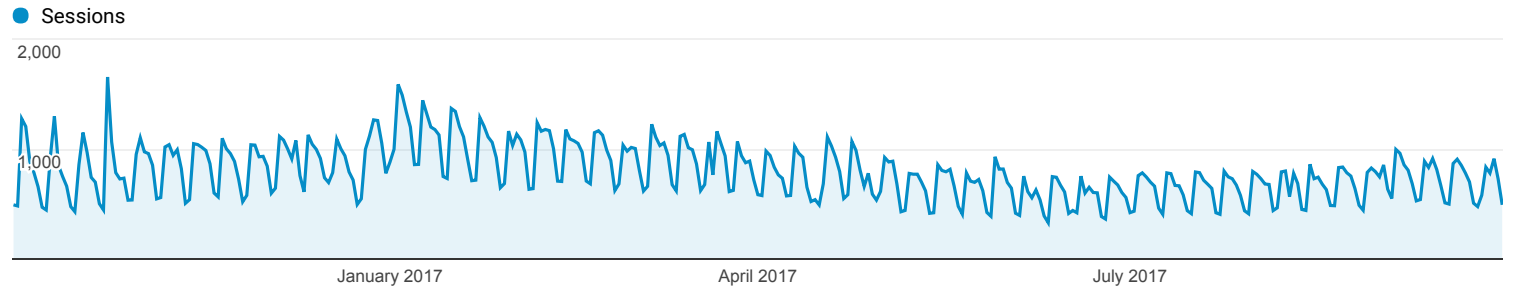

Audience Overview

All Users
100.00% Sessions

Oct 1, 2016 - Sep 30, 2017

Overview

■ New Visitor ■ Returning Visitor

City	Sessions	% Sessions
1. Cape Town	208,417	72.13%
2. Sandton	16,093	5.57%
3. Johannesburg	11,265	3.90%
4. Stellenbosch	9,408	3.26%
5. Pretoria	6,470	2.24%
6. (not set)	4,145	1.43%
7. Centurion	2,631	0.91%
8. Randburg	1,729	0.60%
9. Roodepoort	1,712	0.59%
10. Durban	1,508	0.52%