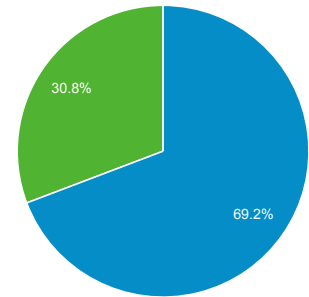

Audience Overview

All Users
100.00% Sessions

Oct 1, 2016 - Sep 30, 2017

Overview

■ New Visitor ■ Returning Visitor

City	Sessions	% Sessions
1. Cape Town	208,417	72.13%
2. Sandton	16,093	5.57%
3. Johannesburg	11,265	3.90%
4. Stellenbosch	9,408	3.26%
5. Pretoria	6,470	2.24%
6. (not set)	4,145	1.43%
7. Centurion	2,631	0.91%
8. Randburg	1,729	0.60%
9. Roodepoort	1,712	0.59%
10. Durban	1,508	0.52%