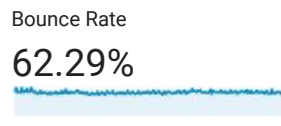

Audience Overview

All Users
100.00% Sessions

Oct 1, 2016 - Sep 30, 2017

Overview

■ New Visitor ■ Returning Visitor

City	Sessions	% Sessions
1. Cape Town	208,417	72.13%
2. Sandton	16,093	5.57%
3. Johannesburg	11,265	3.90%
4. Stellenbosch	9,408	3.26%
5. Pretoria	6,470	2.24%
6. (not set)	4,145	1.43%
7. Centurion	2,631	0.91%
8. Randburg	1,729	0.60%
9. Roodepoort	1,712	0.59%
10. Durban	1,508	0.52%